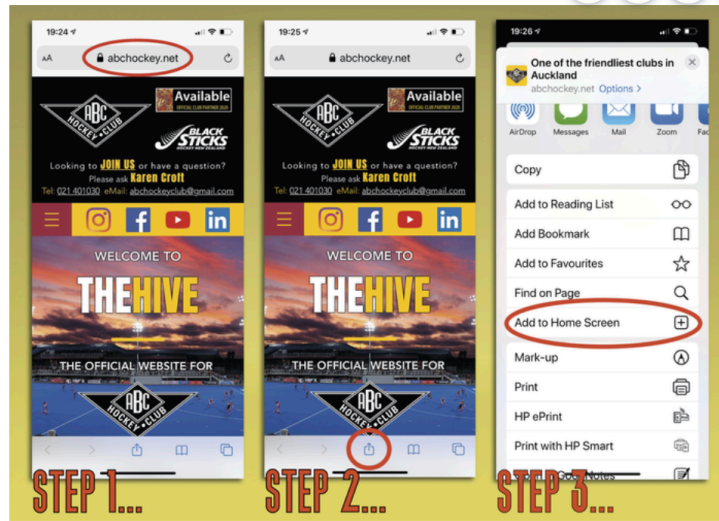

MAKING IT VERY EASY TO USE...

Adding our Website to your Smartphone or Tablet's Home Screen

To do this one-time set-up on an iPhone, iPad (or Android device), please follow these 5 simple steps...

1. On your Smartphone or Tablet please click this link to go to abchockey.net
2. On the Website's 'THE HIVE' (our Home page), tap the ACTION button (the square with the up-arrow icon) next to the bookmark option
3. Scroll down the page to 'ADD TO HOME SCREEN' and tap to select...
4. On the next screen (and for easy viewing), tap the 'top description' sentence (One of the friendliest Clubs in Auckland..), and 'DELETE' the words...
5. Then replace them with 'ABC' and tap 'ADD'...

That's it!

An ABC icon will now show on your Home Screen
When you want to visit, simply tap ABC and you're in!
(Move it next to, and then use just like Facebook and Instagram apps)